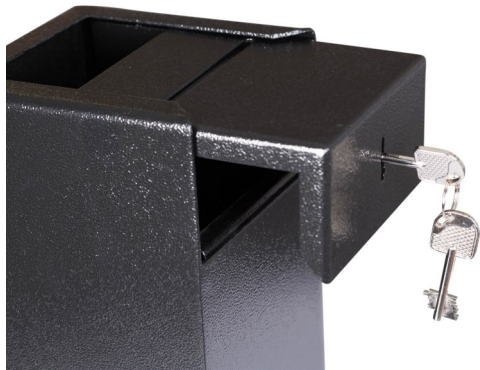

Protector Drop Slot Deposit Box

The Protector Drop Slot Deposit Box perfect for everyday cash handling.

Features:

- Detachable lid for access to contents
- Solid double bitted key access

Burglary Resistant Classification

Code	Model	Outside Dimensions (mm) h x w x d	Inside Dimensions (mm) h x w x d	Volume (Ltr)	Weight (kg)	Mounting
101003001	Drop Slot Deposit Box	290 x 150 x 150	285 x 145 x 145	6	6	Wall & Floor

Bolt Down Fixing
Wall & Floor

Lock Type
Double Bitted Key

Lock Certification
N/A

Colour
Black

Protector Drop Slot Deposit Box

The Range

Features

Keys supplied	2
Key retaining	Yes
Fixing bolts included	Yes
Colour	Black
Special Features	Deposit opening 105 x 5m
Warranty Period	1 year